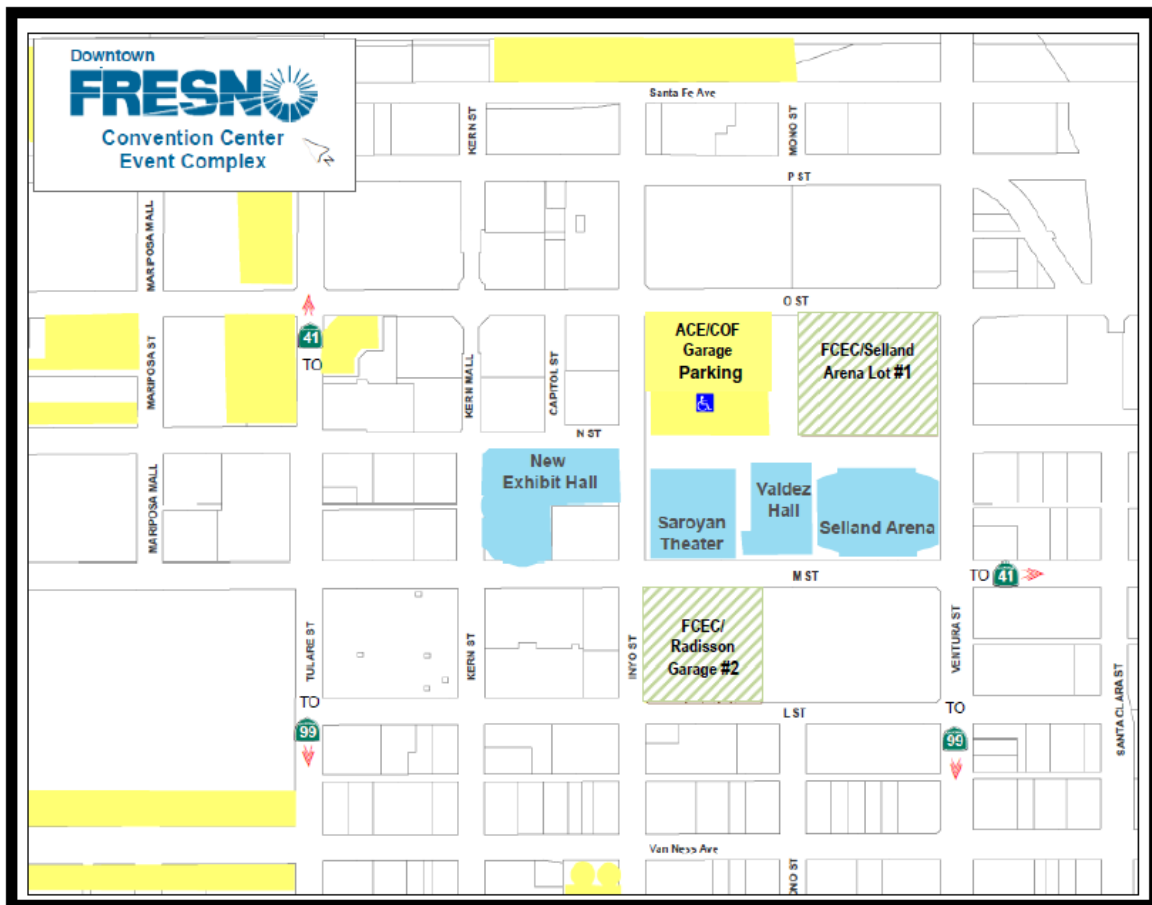

- Location: William Saroyan Theatre

The Fresno Convention & Entertainment Center is managed by **SMG**, the world's largest private manager of public assembly facilities. The Philadelphia based company manages over 200 venues worldwide, in 41 states, Puerto Rico, Asia, United Arab Emirates, Mexico, Canada and Europe, controls over 1.4 million entertainment seats worldwide and manages more than ten million feet of exhibit space. For additional company information, visit www.smgworld.com.

To avoid delays on O St. please consider using alternate exits of Tulare St. or Van Ness Ave. from Hwy. 41

Highway Exits: Southbound Hwy 41-Tulare St., O St. or Van Ness Ave.
Northbound Hwy 41 Van Ness Ave.
Southbound or Northbound Hwy 99-Ventura Ave

Parking

All yellow areas designate parking for General Vang Pao Funeral Service
1-FCEC/ Selland Parking Lot – Disney on Ice & Philharmonic Parking
2- FCEC/Radisson Garage – Disney on Ice & Philharmonic Parking